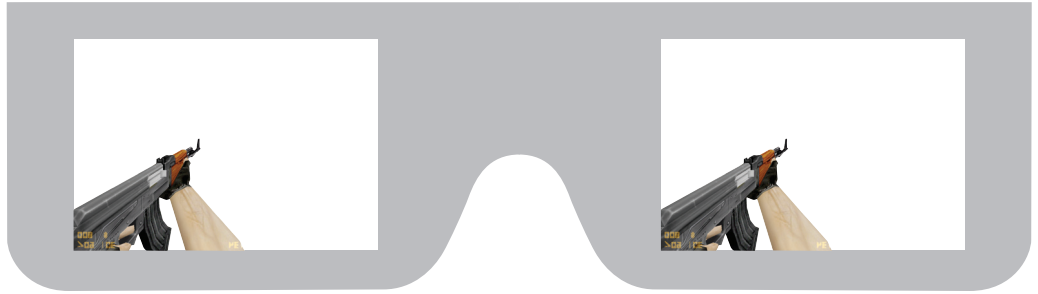

First Person Shooter © Aram Bartholl www.datenform.de 2006

Net Data Space vs. Every Day Life

In which form does the network data world manifest itself in our everyday life? What comes back from cyberspace into physical space? How do digital innovations influence our everyday actions?

First Person Shooter Aram Bartholl www.datenform.de 2006

1. Cut all parts from card. 2. Glue hangers to glasses.
3. Test it. Take a walk in your neighbourhood.
4. Handle with care! Extensive use might cause unpredictable behaviour.